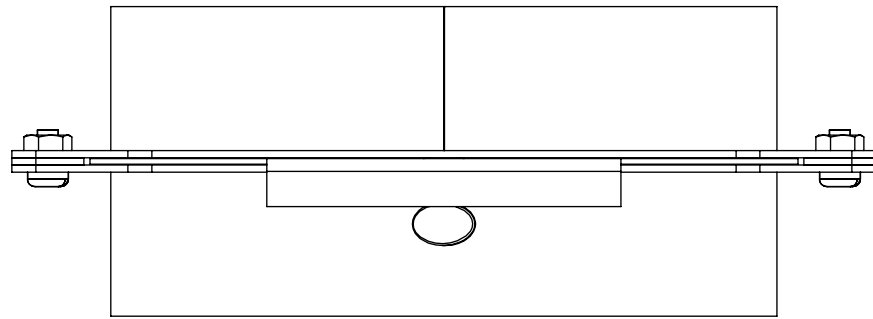

Scale: 1:2

Sheet

Winkler Blastgates

Drawn By: BJJ

Reviewed By: MJT

Project

7" Fabricated Full Blast Gate

Date