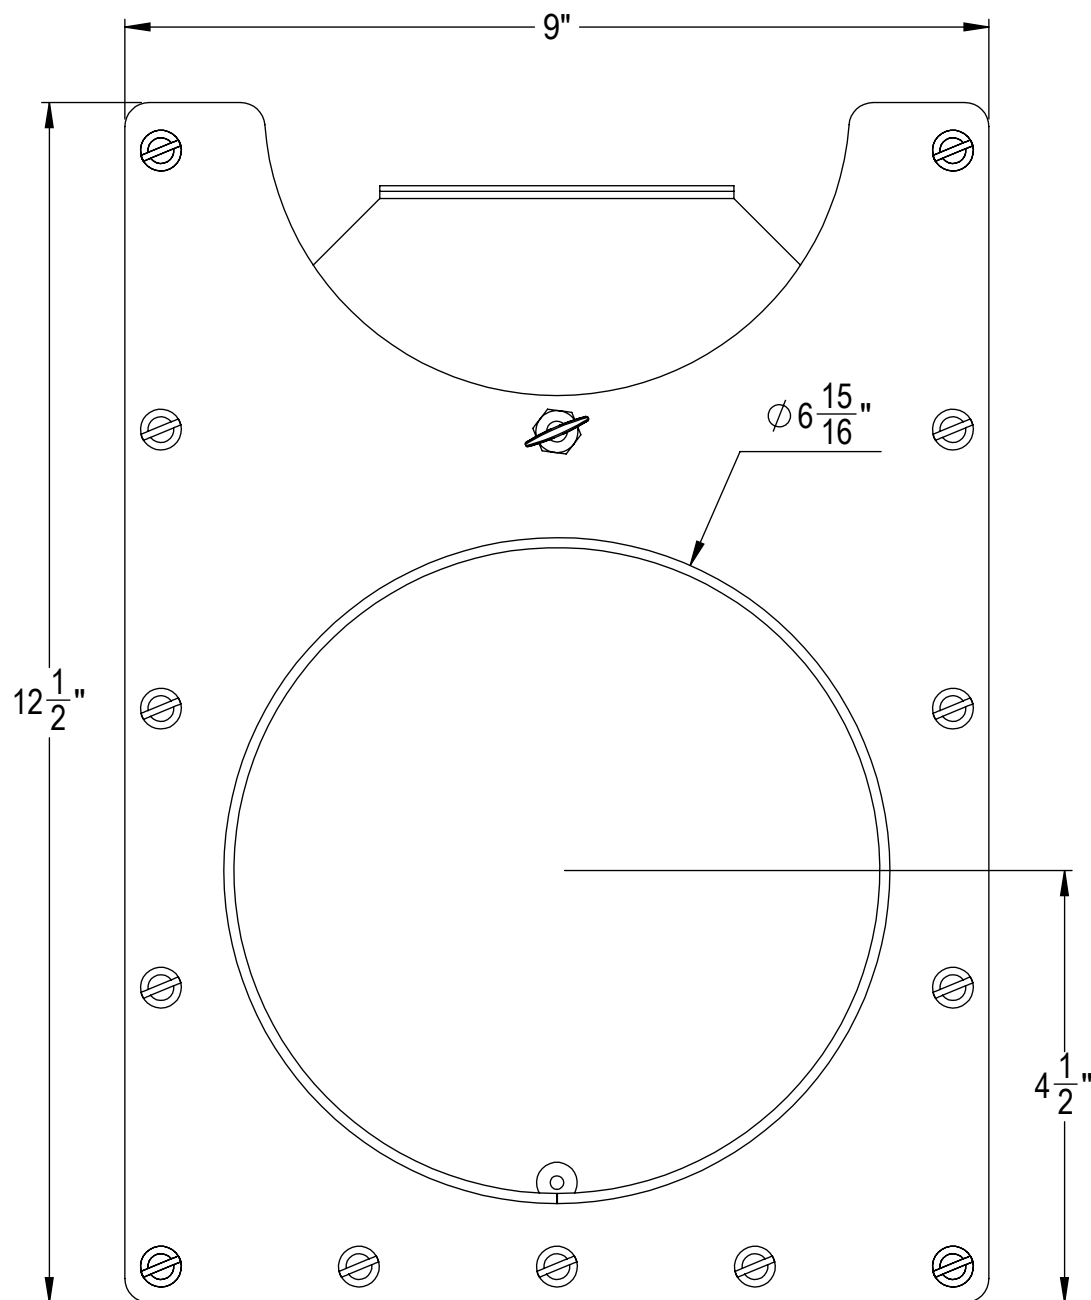

Scale: 1:2

Sheet

Winkler Blastgates

Drawn By: BJJ

Reviewed By: MJT

Project

7" Fabricated Full Blast Gate

Date

Thursday, April 8, 2021

Part No

FFG07

Sheet No

7 Inch