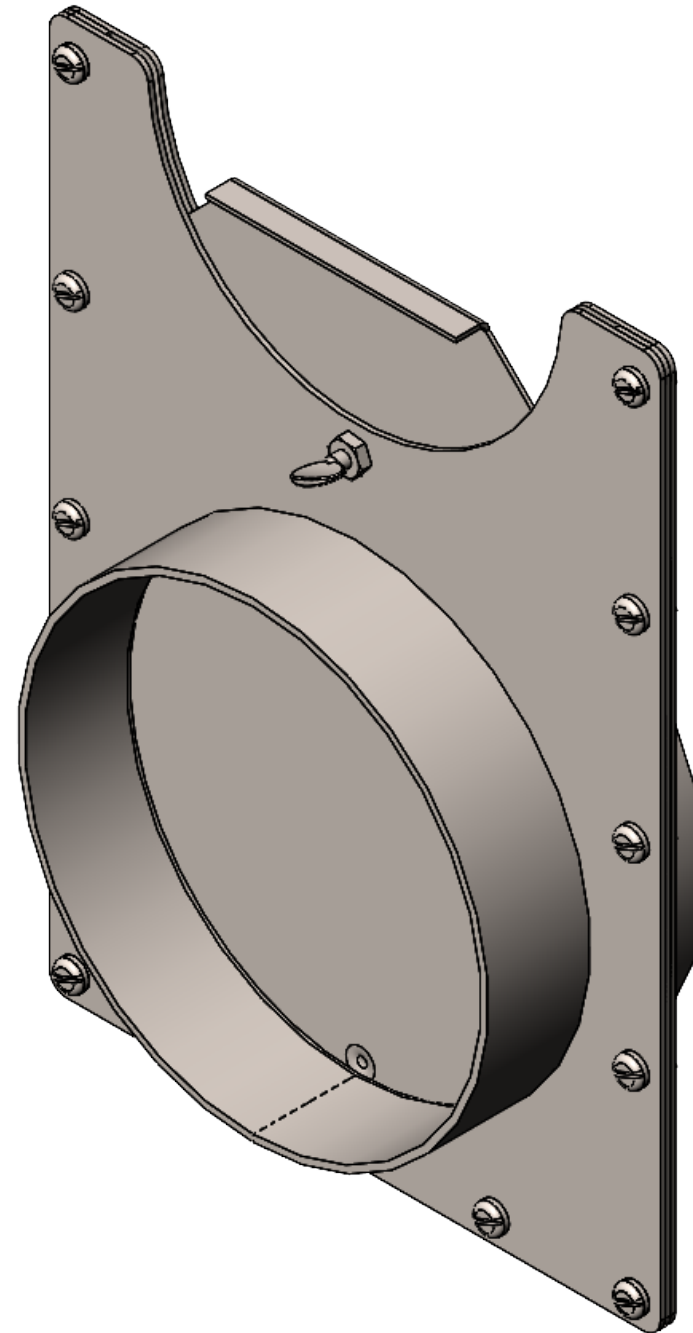

Winkler.

BLASTGATES

A division of AGI FABRICATORS LLC

7000 W Calumet Rd
Milwaukee, WI 53223
Phone (414) 438-6700
agifabricators.com

NOTICE:
THIS DRAWING AND DESIGN MADE EXCLUSIVELY FOR THE
PARTY NAMED IN THE TITLE BLOCK AND REMAINS THE
PROPERTY OF AGI FABRICATORS AND MAY NOT BE
REPRODUCED OR COPIED IN WHOLE OR PART BY ANY
METHOD WITHOUT PRIOR CONSENT OF AGI FABRICATORS

Scale: 1:2

Sheet

Winkler Blastgates

Drawn By: BJJ

Reviewed By: MJT

Project

7" Fabricated Full Blast Gate

Date