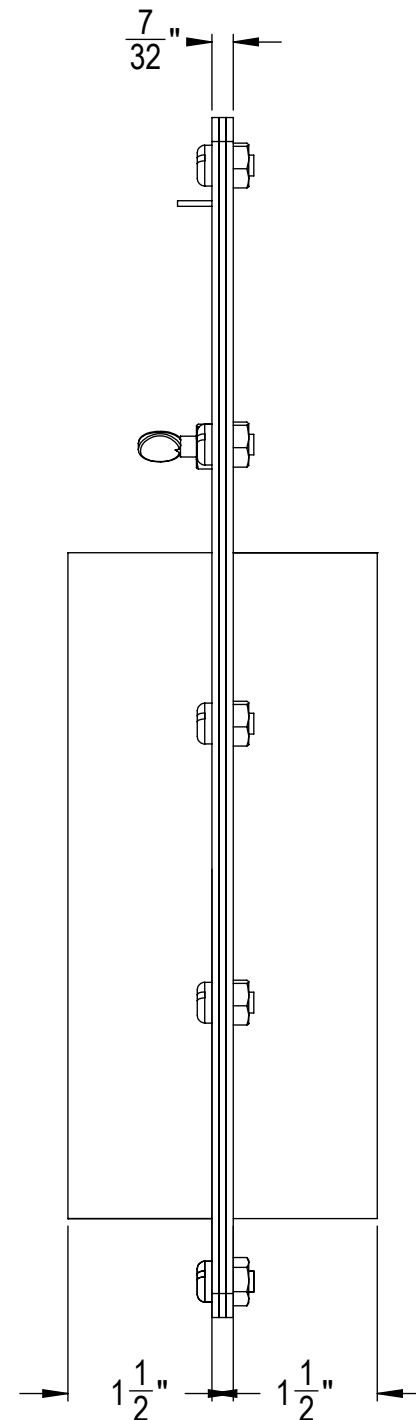

Winkler.

BLASTGATES

A division of AGI FABRICATORS LLC

7000 W Calumet Rd
Milwaukee, WI 53223
Phone (414) 438-6700
agifabricators.com

NOTICE:
THIS DRAWING AND DESIGN MADE EXCLUSIVELY FOR THE
PARTY NAMED IN THE TITLE BLOCK AND REMAINS THE
PROPERTY OF AGI FABRICATORS AND MAY NOT BE
REPRODUCED OR COPIED IN WHOLE OR PART BY ANY
METHOD WITHOUT PRIOR CONSENT OF AGI FABRICATORS

Scale: 1:2

Sheet

Winkler Blastgates

Drawn By: BJJ

Reviewed By: MJT

Project

7" Fabricated Full Blast Gate

Date

Thursday, April 8, 2021

Part No

FFG07

Sheet No

7 Inch